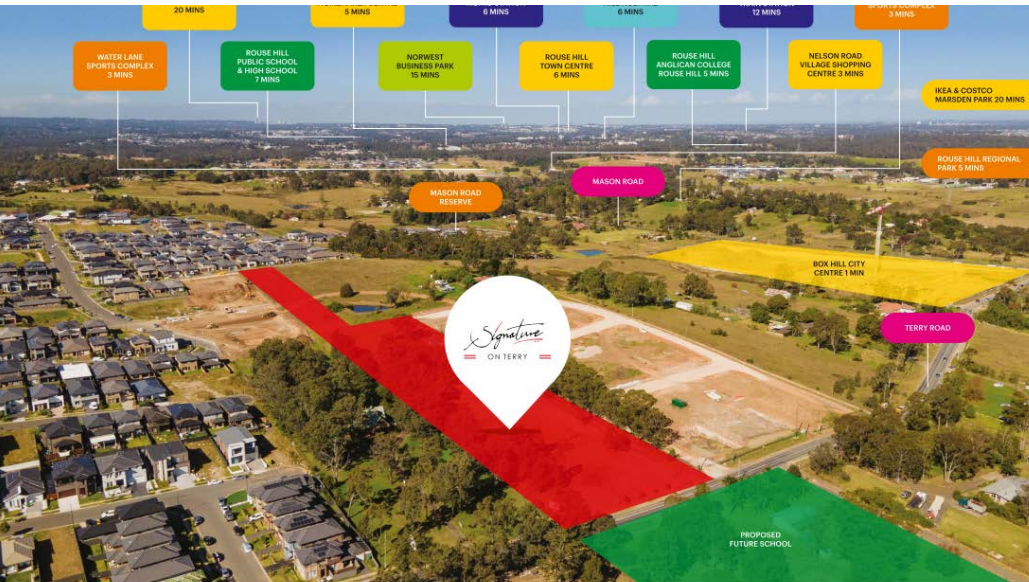

Home & Land Package

Lot 36

45 Terry Road Box Hill,
NSW 2765

Fixed Price
\$869,000

LOCATION MAP

Land

Total Area 0 m²
Build Price \$0

Land Area 433.3m²
Land Registration Registered
Land Price \$869,000

Featured Inclusions

- ✓ 1 this is a very long inclusion item
- ✓ 2 this is a very long inclusion item
- ✓ 3 this is a very long inclusion item
- ✓ 4 this is a very long inclusion item
- ✓ 5 this is a very long inclusion item
- ✓ 6 this is a very long inclusion item
- ✓ 7 this is a very long inclusion item
- ✓ 8 this is a very long inclusion item
- ✓ 9 this is a very long inclusion item
- ✓ 10 this is a very long inclusion item