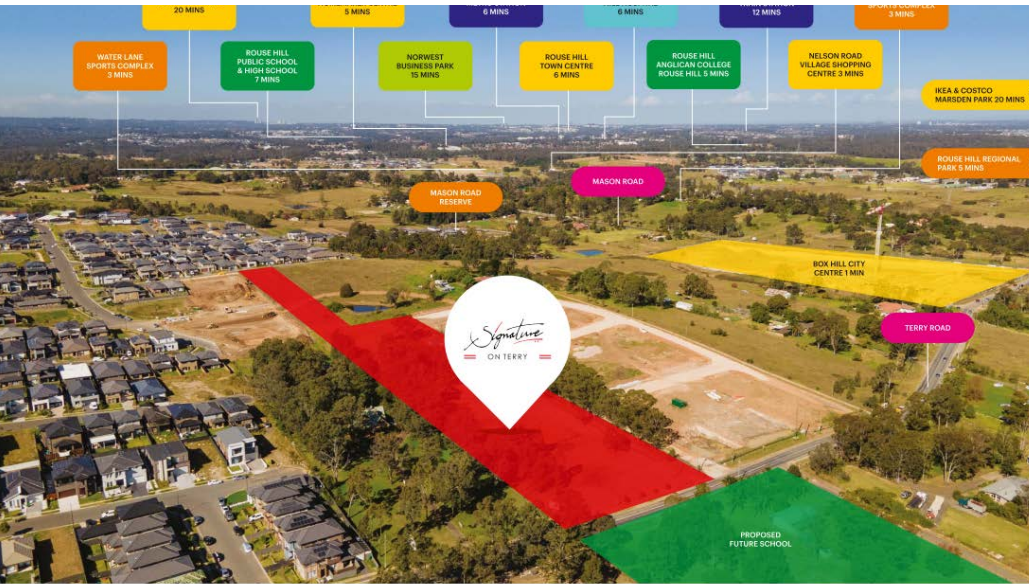

# Home & Land Package

## Lot 28

45 Terry Road Box Hill,  
NSW 2765

Fixed Price  
\$735,000

### LOCATION MAP