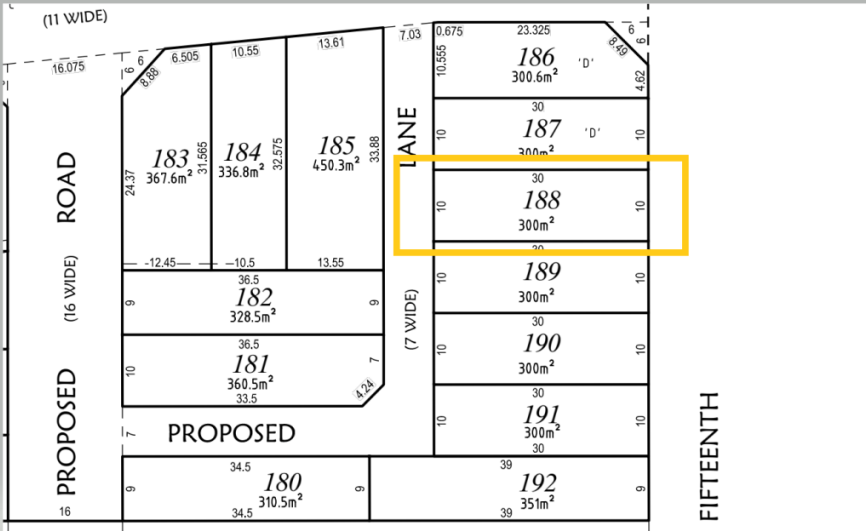

Home & Land Package

Lot 188

65 - 75 Fourteenth Avenue Austral, NSW

Fixed Price
\$600,000

Land

Total Area 0 m²
Build Price \$0

Land Area 300.0m²
Land Registration Oct-23
Land Price \$600,000

Featured Inclusions