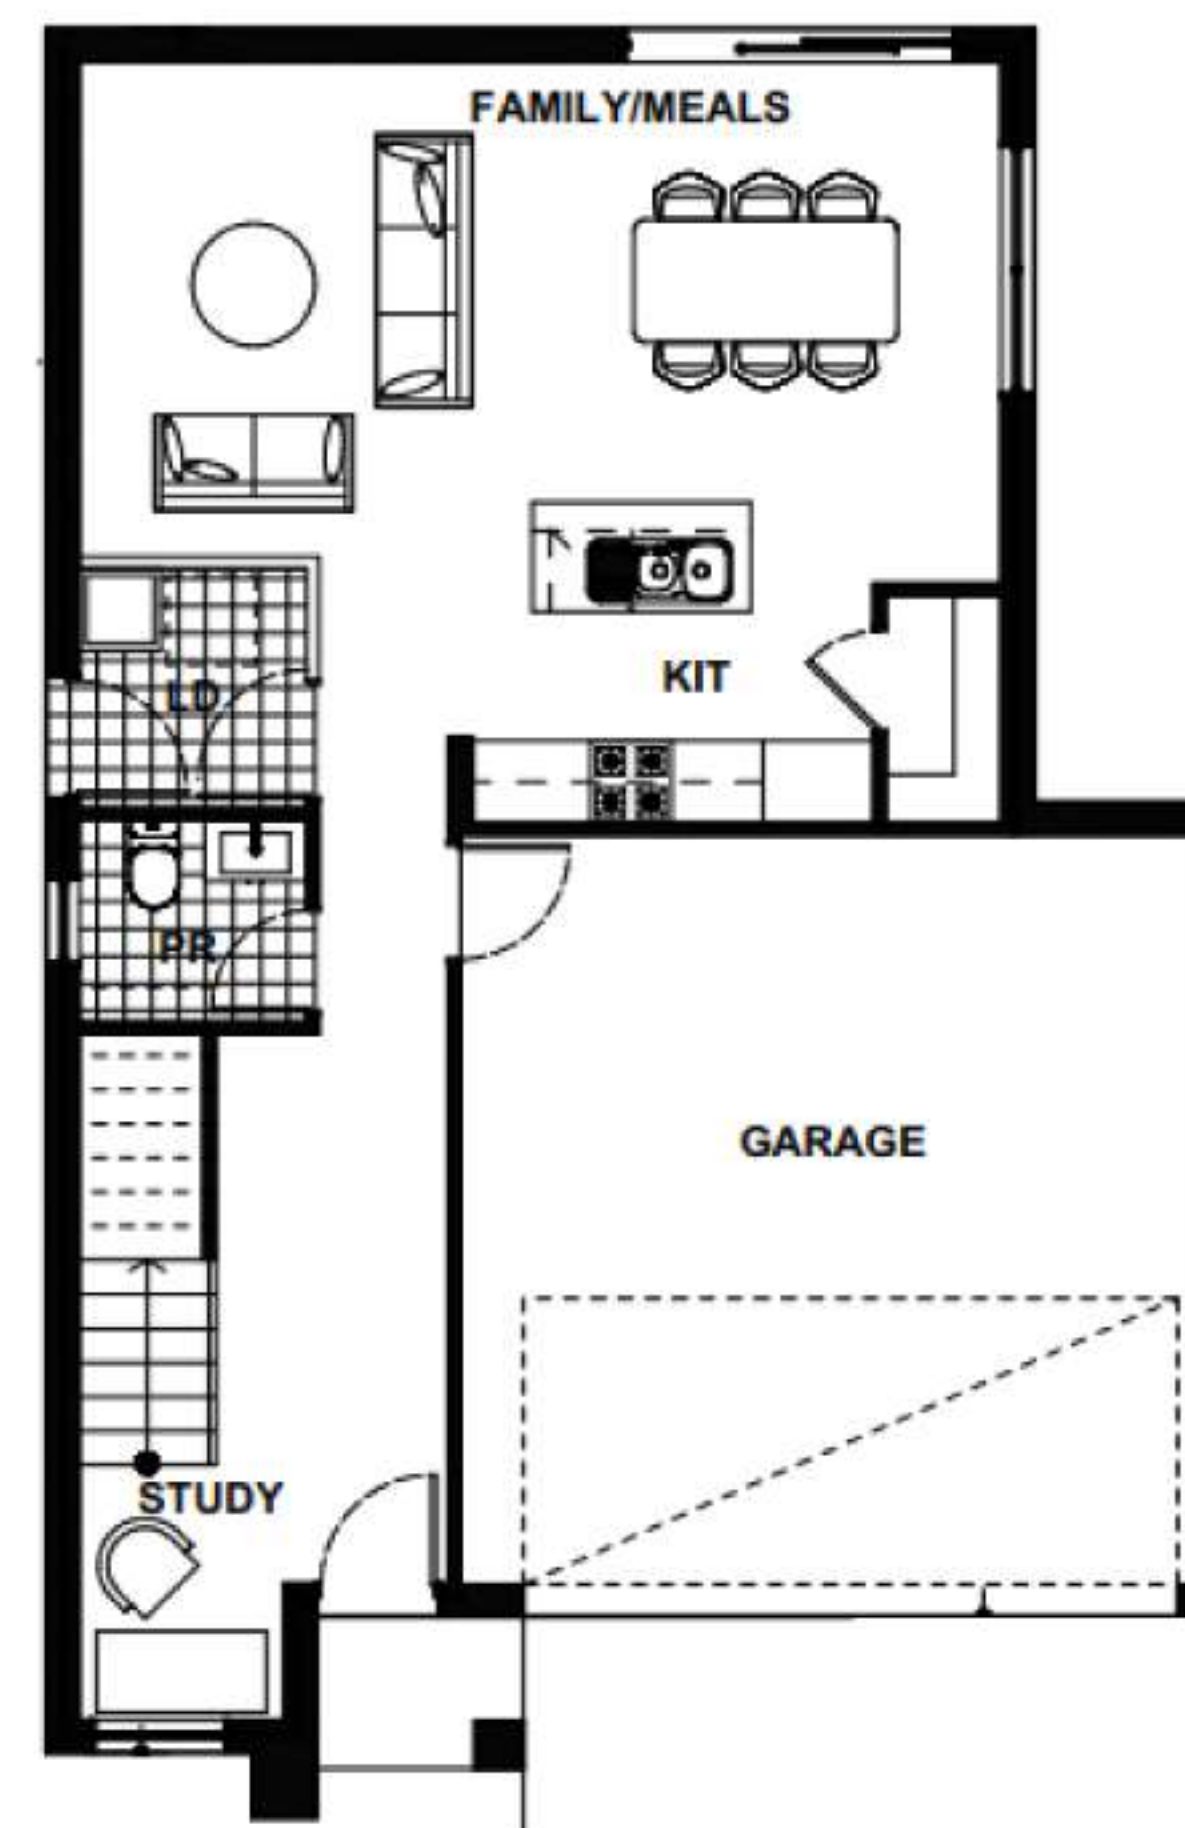

Home & Land Package

VISION REALTY

VR PROPERTY PACK NSW 424

Fixed Price - Full Turn
\$1,046,500

Custom Metro

Total Area 181 m²
Build Price \$451,500

Land Area 250.4m²
Land Registration EARLY 2024
Land Price \$595,000

Featured Inclusions

- ✓ Upstyle Promotion included for FREE
- ✓ Upstyle Promotion included for FREE
- ✓ FREE Ducted Actron Air Conditioning
- ✓ FREE Ducted Actron Air Conditioning
- ✓ 20mm stone benchtops to kitchen
- ✓ 20mm stone benchtops to kitchen
- ✓ 900mm Westinghouse cooktop and oven
- ✓ 900mm Westinghouse cooktop and oven
- ✓ 2590mm ceiling height ground floor
- ✓ 2590mm ceiling height ground floor