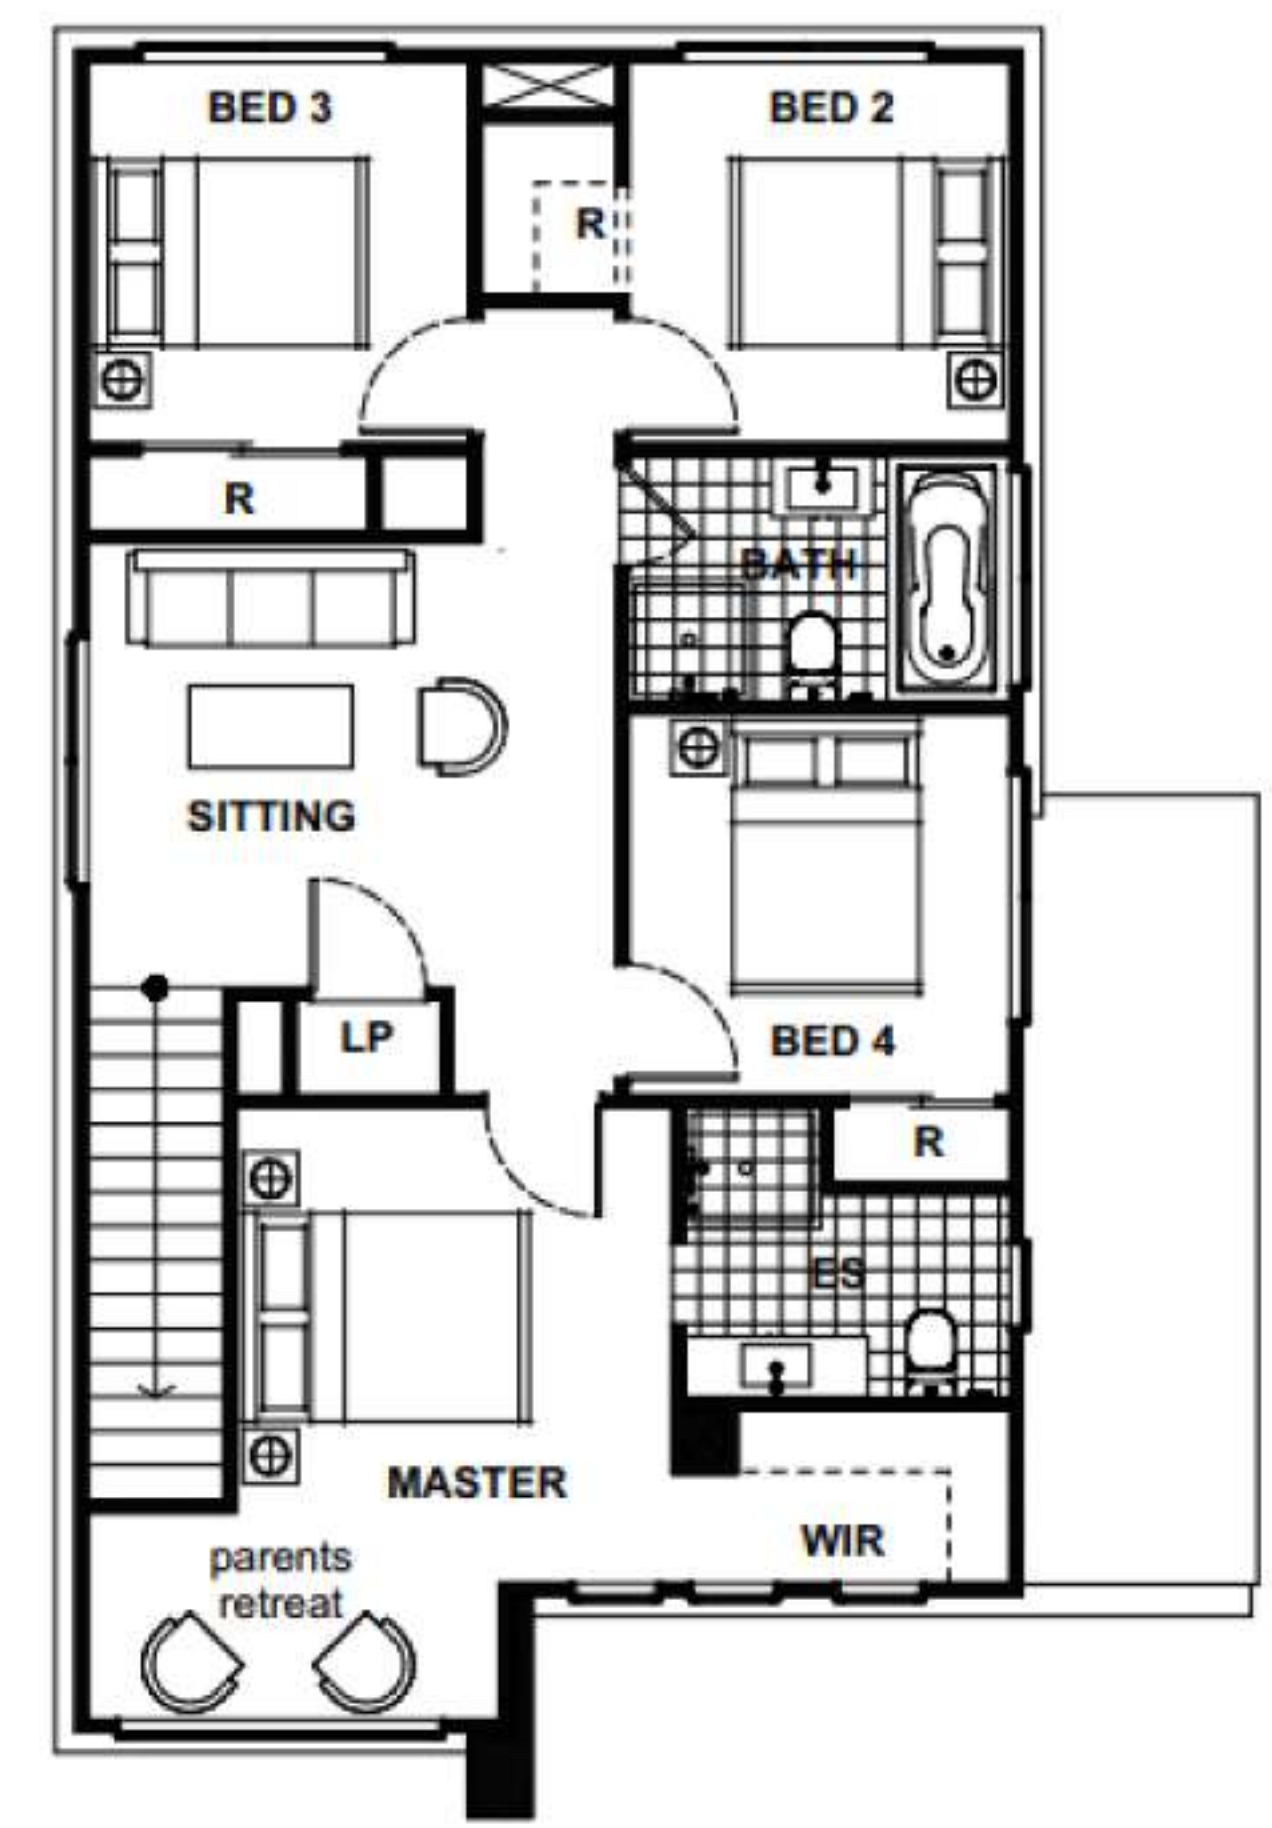

Home & Land Package

VISION REALTY

VR PROPERTY PACK NSW 424

Fixed Price - Full Turn
\$1,046,500

Custom Metro

Total Area 181 m²
Build Price \$451,500

Land Area 250.4m²
Land Registration EARLY 2024
Land Price \$595,000

Featured Inclusions

- ✓ Upstyle Promotion included for FREE
- ✓ Upstyle Promotion included for FREE
- ✓ FREE Ducted Actron Air Conditioning
- ✓ FREE Ducted Actron Air Conditioning
- ✓ 20mm stone benchtops to kitchen
- ✓ 20mm stone benchtops to kitchen
- ✓ 900mm Westinghouse cooktop and oven
- ✓ 900mm Westinghouse cooktop and oven
- ✓ 2590mm ceiling height ground floor
- ✓ 2590mm ceiling height ground floor