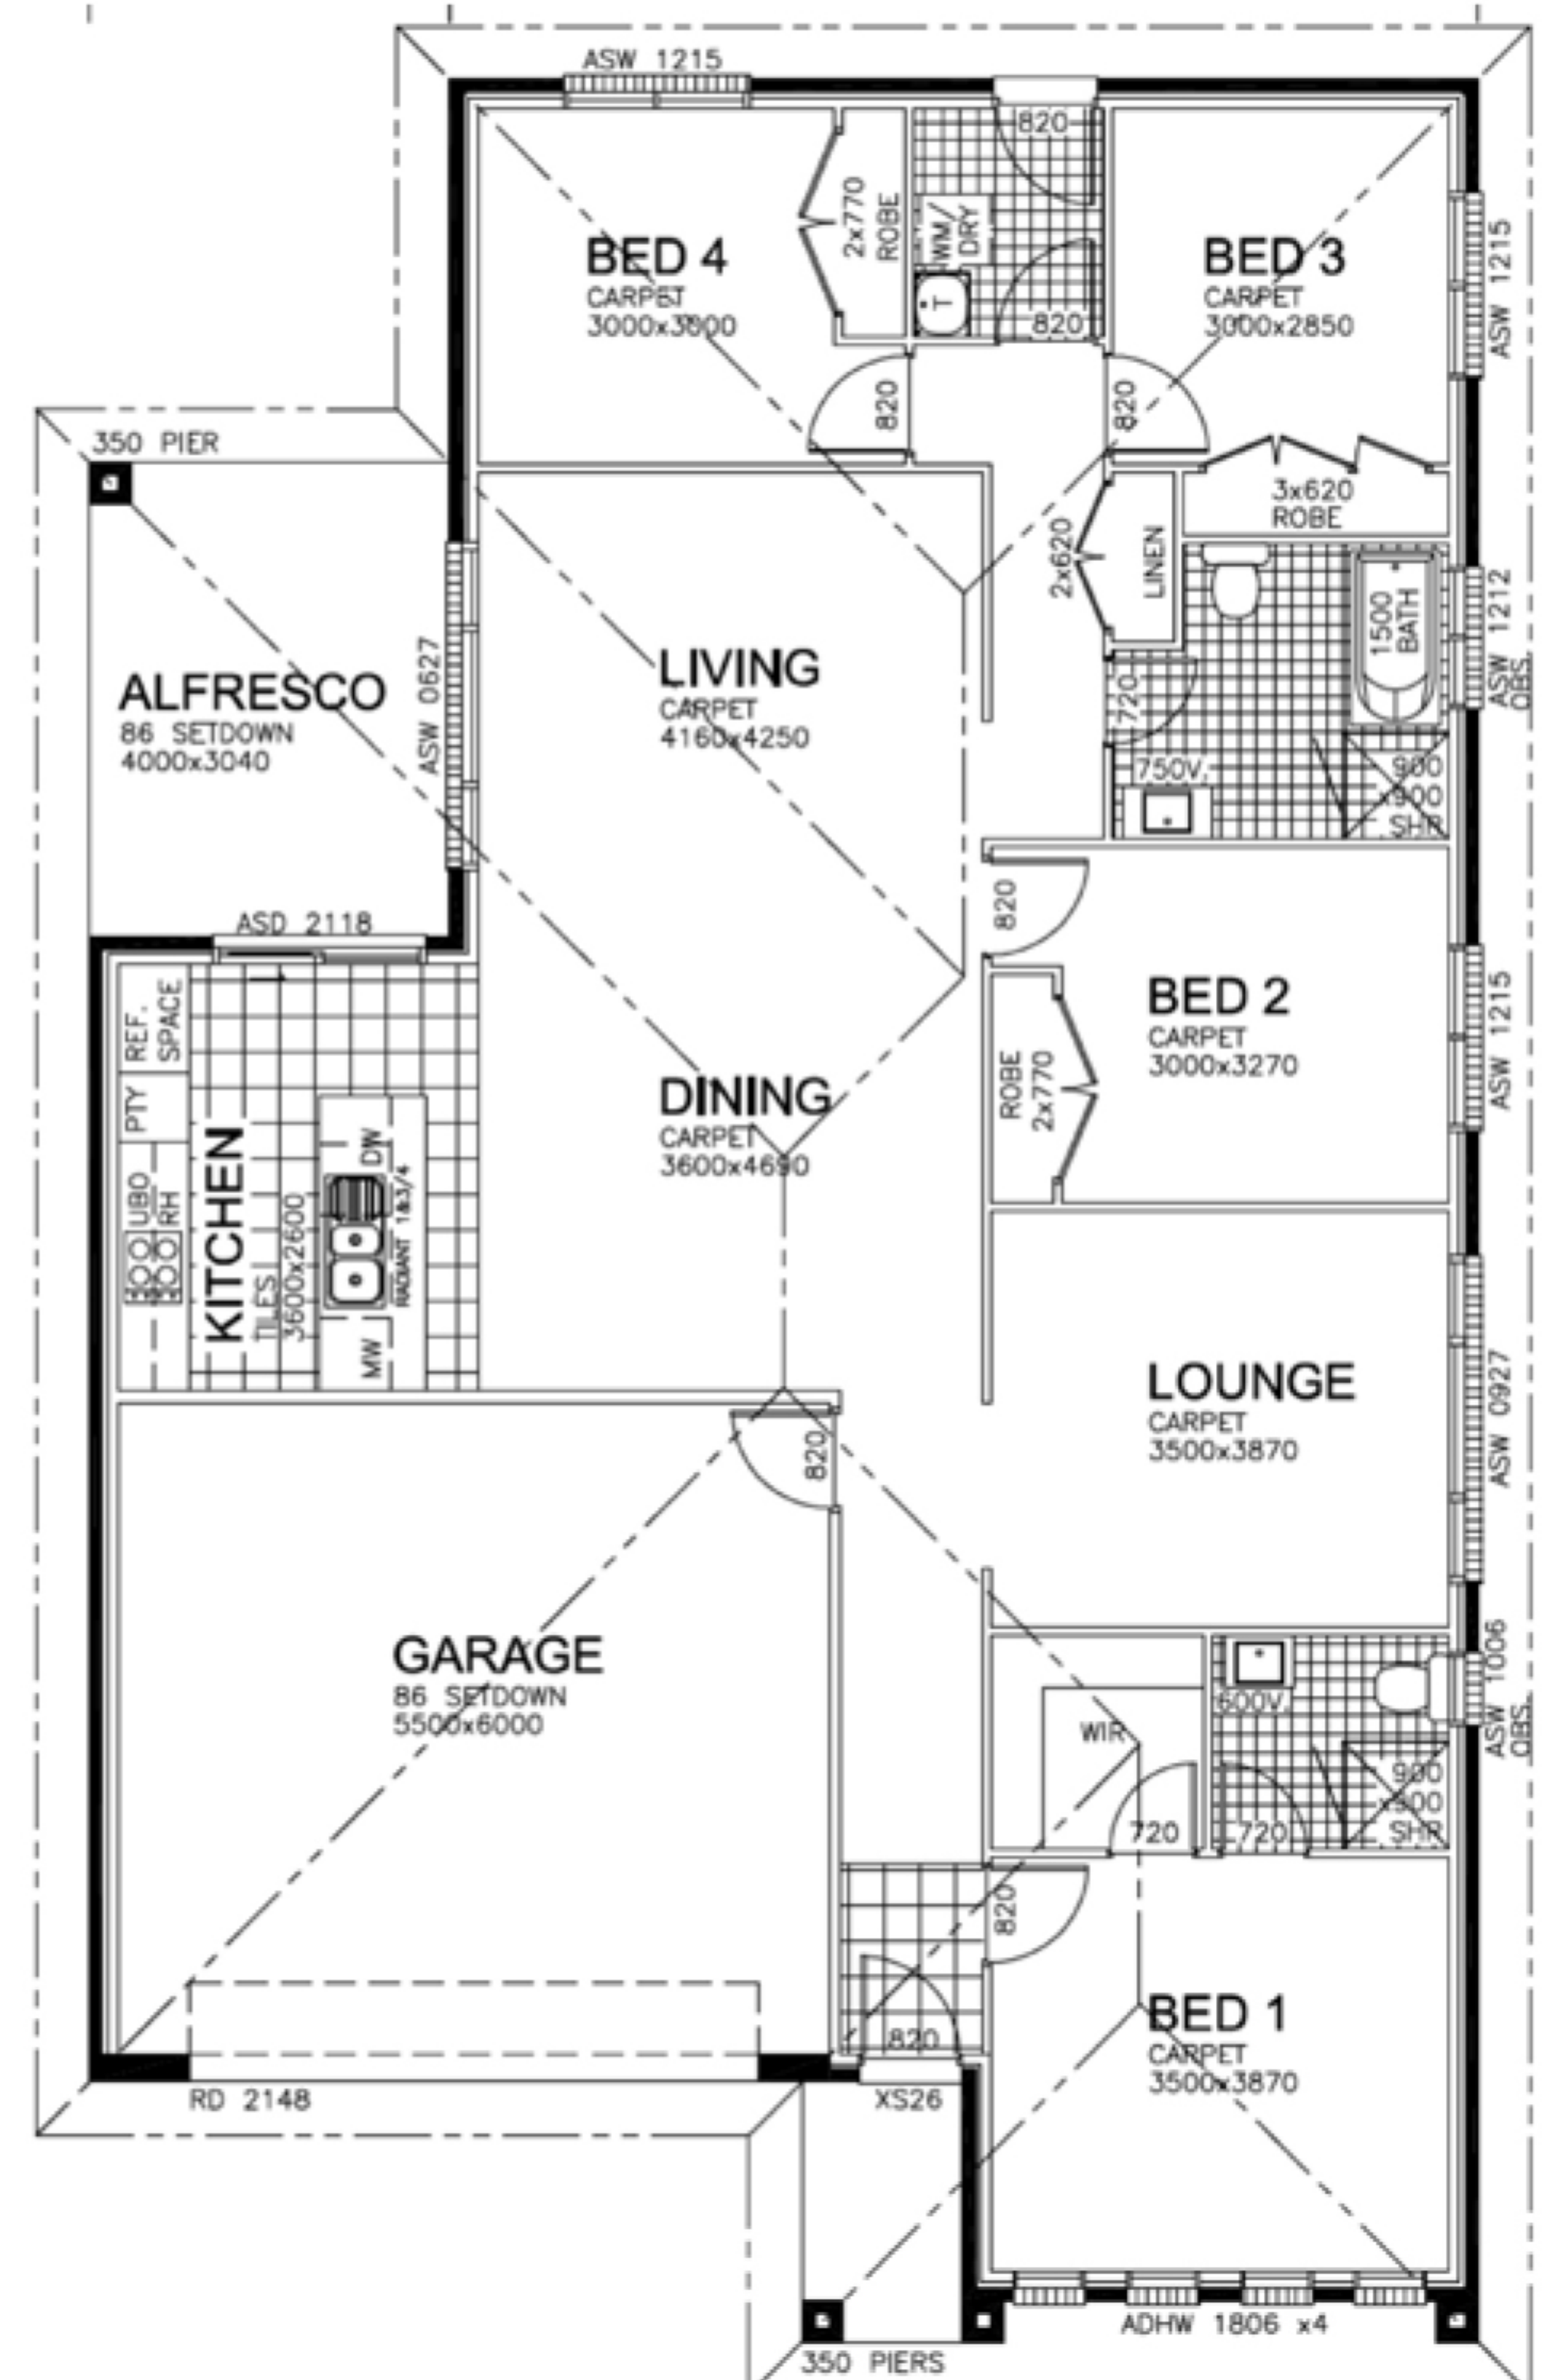

Home & Land Package

VISION REALTY

VR PROPERTY PACK NSW 160

Fixed Price
\$794,999

Windsor

Total Area 200 m²
Build Price \$519,999

Land Area 506.0m²
Land Registration Registered
Land Price \$275,000

Featured Inclusions

- ✓ Stone Bench tops
- ✓ 22 degree roof pitch
- ✓ Turn-key Construction
- ✓ Concrete Driveways
- ✓ Rolled Internal Paint
- ✓ Designer Facades
- ✓ Haier Appliances
- ✓ Fixed Price Contracts
- ✓ LED Downlights
- ✓ Upgraded Tapware

SUNIL ROY

0433911309

sales@visionrealty.com.au

All photographs, Facades, colour schemes, floor plans and dimensions are for illustrative purposes only and may vary slightly to the end product. Prices are based on example specifications. Reserved right to change prices without notice. Additional council fees may be payable. Due to individual estate requirements and council guidelines, some typical lot widths may vary and should be used for a guide only. For further terms and conditions please discuss with your home sales consultants.